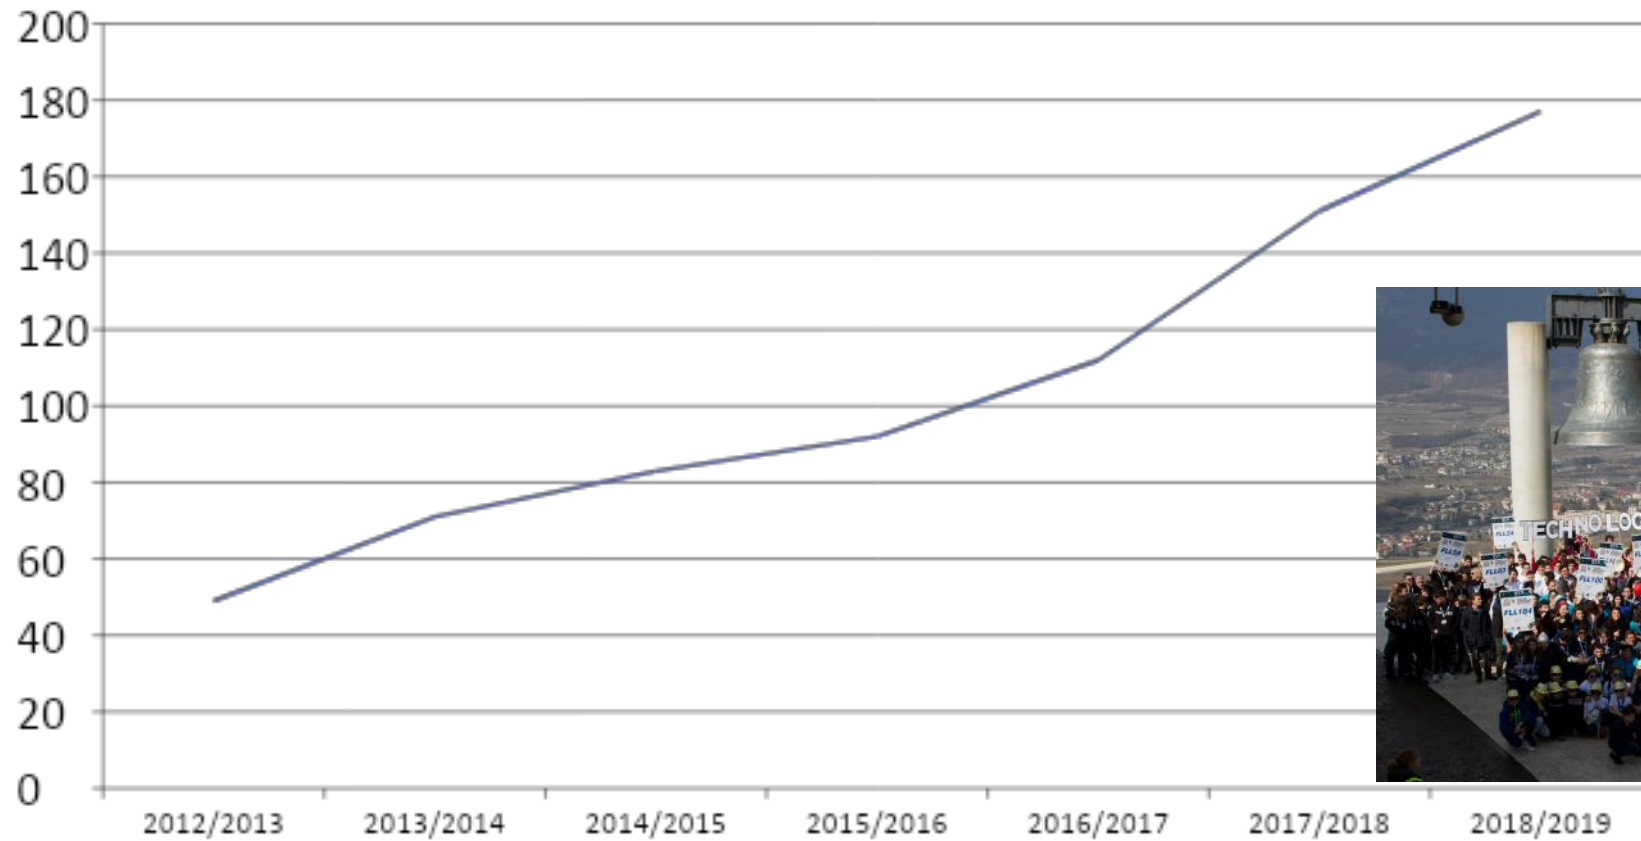

I numeri

In Italia: